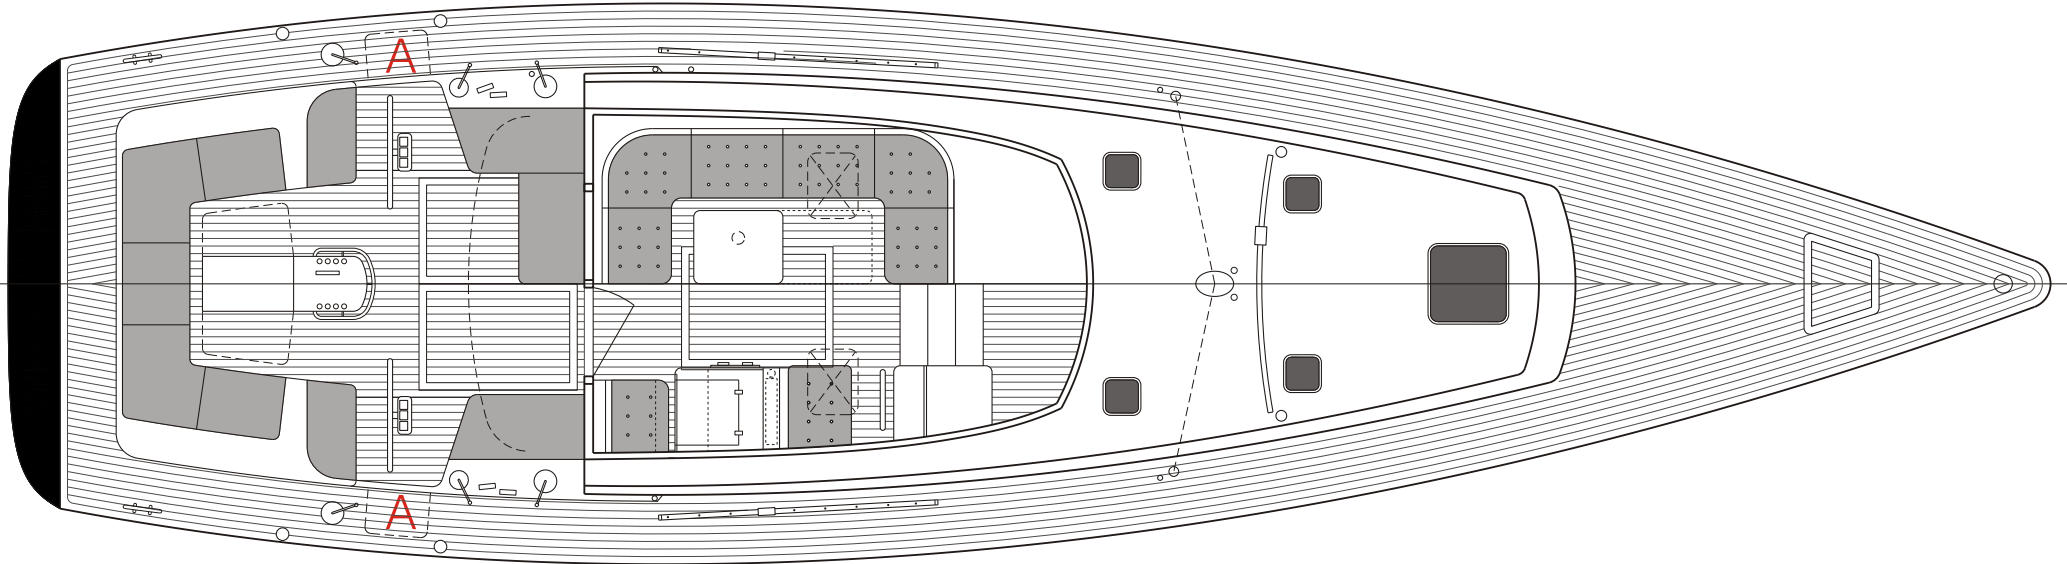

ALTERNATIVE COCKPIT NAVIGATION

A - SLATTED TEAK HELMSMAN'S SEAT
WITH PADDED BACKREST AT THE RAIL

DECK LAYOUT

GORBON 54

DRAWING BY : AYSAN ÜNLÜER

SCALE : 1/60 (A4)
1" = 5'

CHECKED BY : FATH GORBON

ADDRESS : Valkonagi Caddesi Feza Apt, No: 141/3 80220 Nisantasi İstanbul, Turkey

24.05.2006