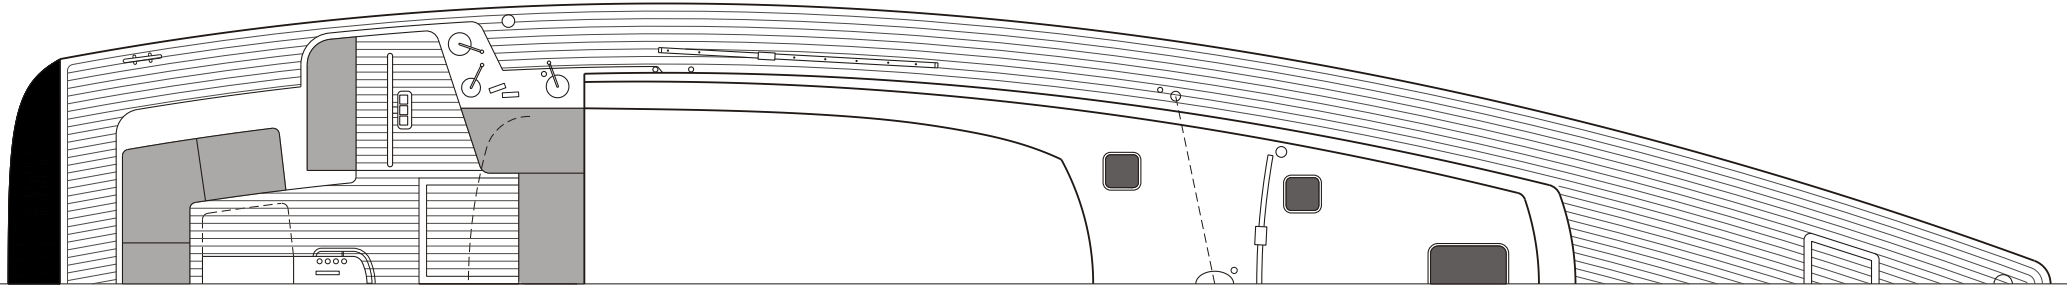

ALTERNATIVE COCKPIT NAVIGATION

A - SLATTED TEAK HELMSMAN'S SEAT
WITH PADDED BACKREST AT THE RAIL

DECK LAYOUT

GORBON 54

DRAWING BY : AYSAN ÜNLÜER

SCALE : 1/60 (A4)
1" = 5'

CHECKED BY : FATH GORBON

ADDRESS : Valkonagi Caddesi Feza Apt, No: 141/3 80220 Nisantasi İstanbul, Turkey

24.05.2006